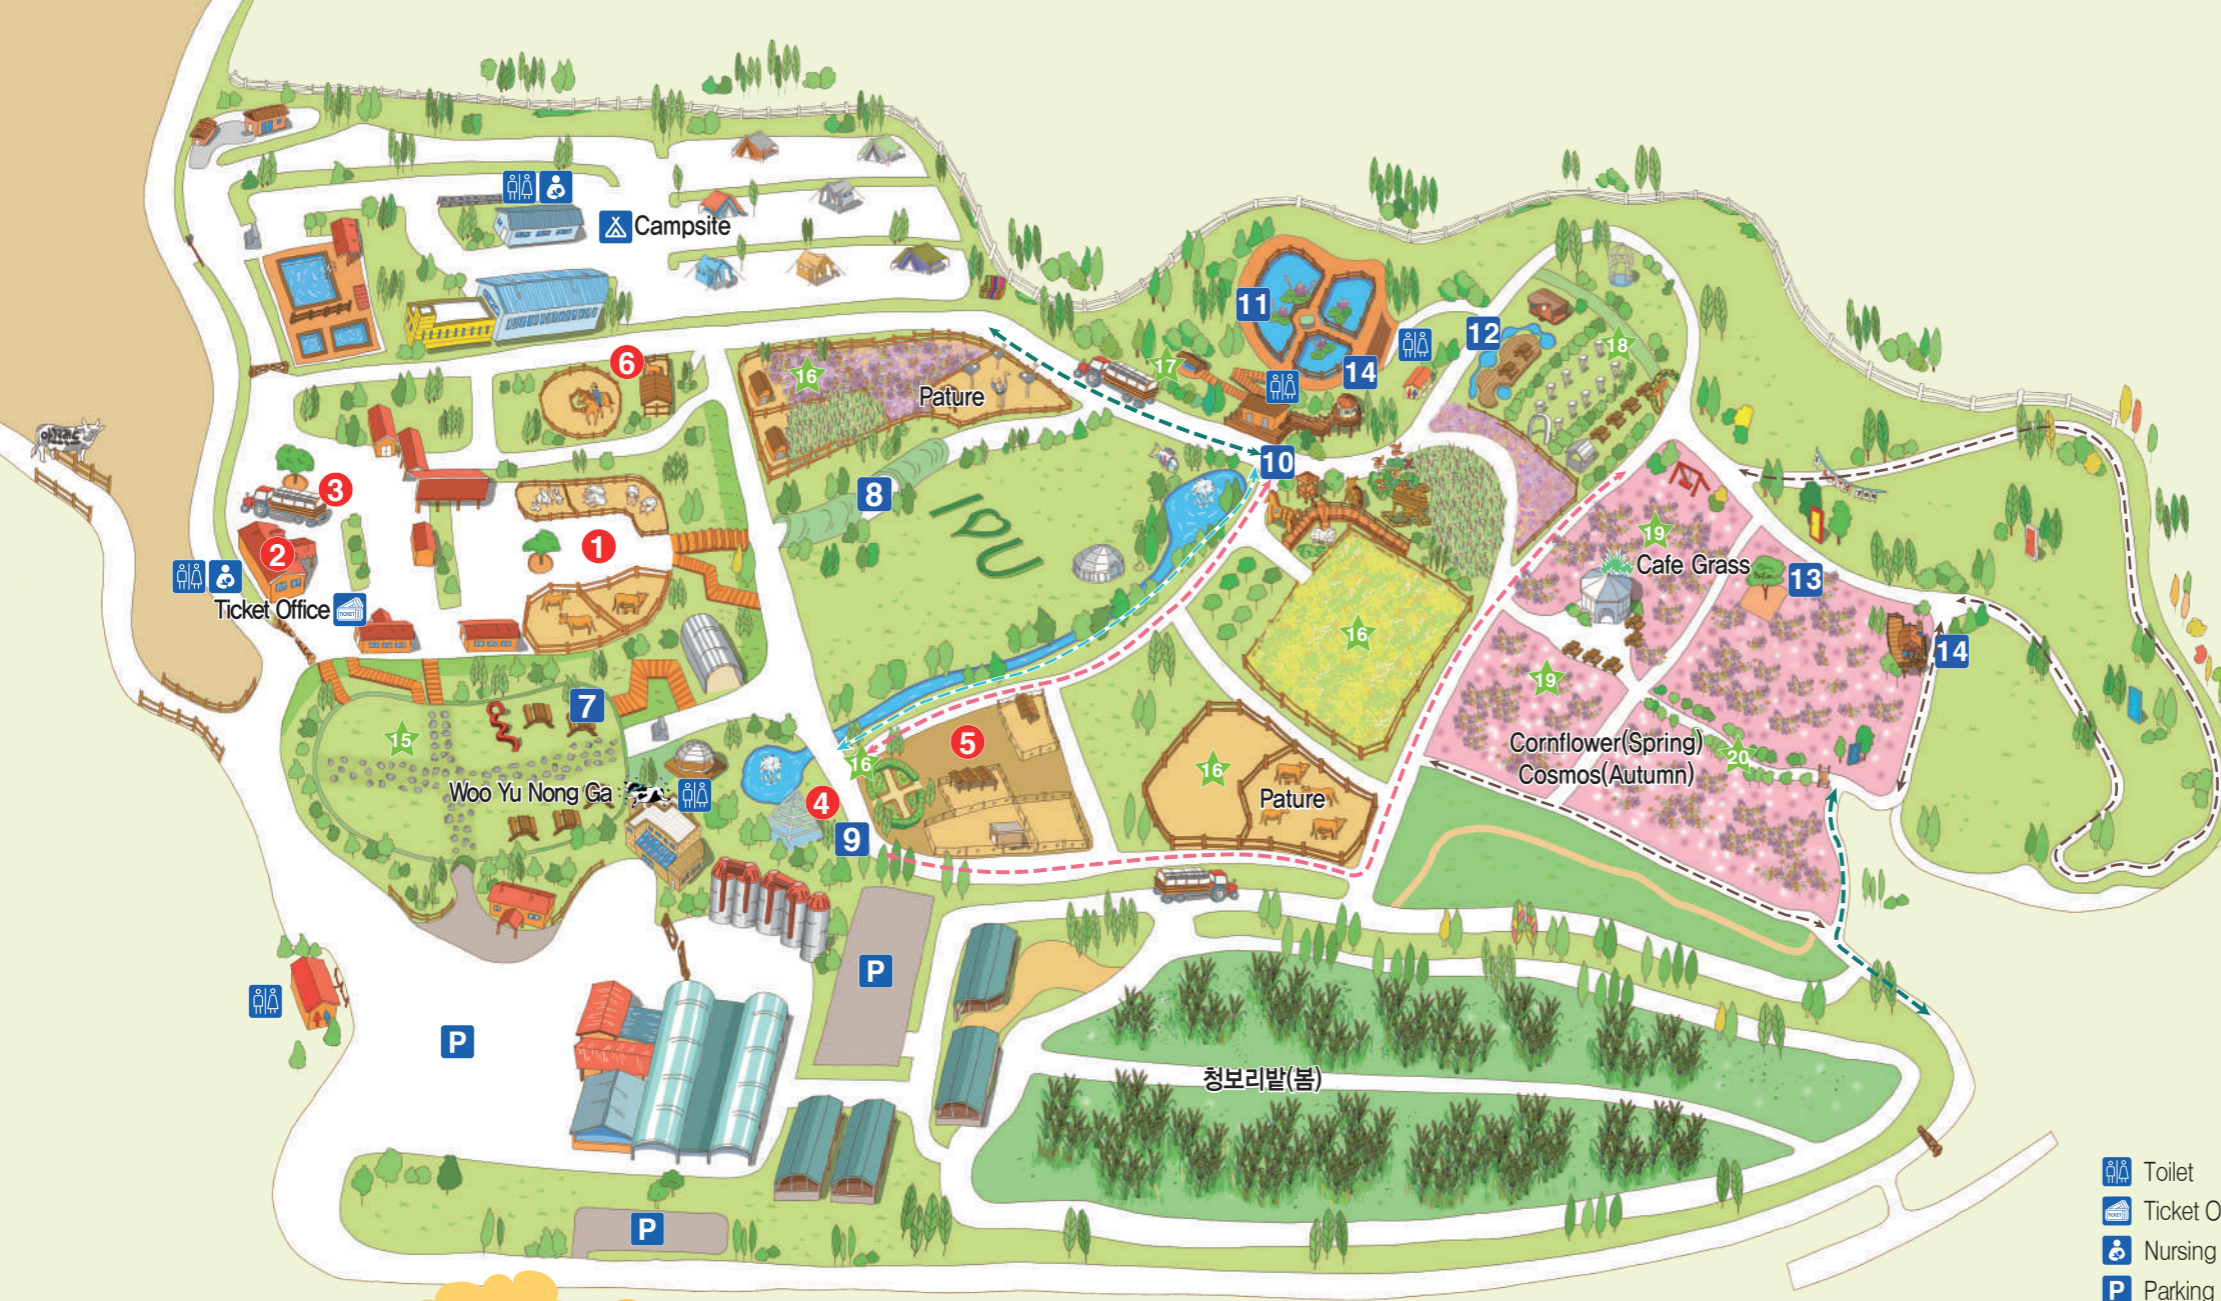

### Farm Experience

- 1 Dairy Farming Experience Area
- 2 Icecream Making Workshop Place
- 3 Tractor Stop
- 4 Mockingbird Cage
- 5 Animal Farm
- 6 Horse Riding Center

### Shelter & Playground

- 7 Wisteria Shelter
- 8 Wild Grape Vine Tunnel
- 9 Creeper Shelter
- 10 Playground
- 11 Water Garden
- 12 Waterway Shelter
- 13 Zelkova Shelter
- 14 Treehouse

### Garden

- 15 Sculpture Garden
- 16 Wildflower Garden
- 17 Env. Sculpture Garden
- 18 Wedding Garden
- 19 Dress Garden
- 20 Totoro Tunnel

### Forest Trail

- Cherrytree Trail
- Double Cherry Trail
- Zelkova Trail
- Ecological Pond Trail
- Metasequoia Road
- Emeralgold tree Trail

- Toilet
- Ticket Office
- Nursing Room
- Parking
- Campsite